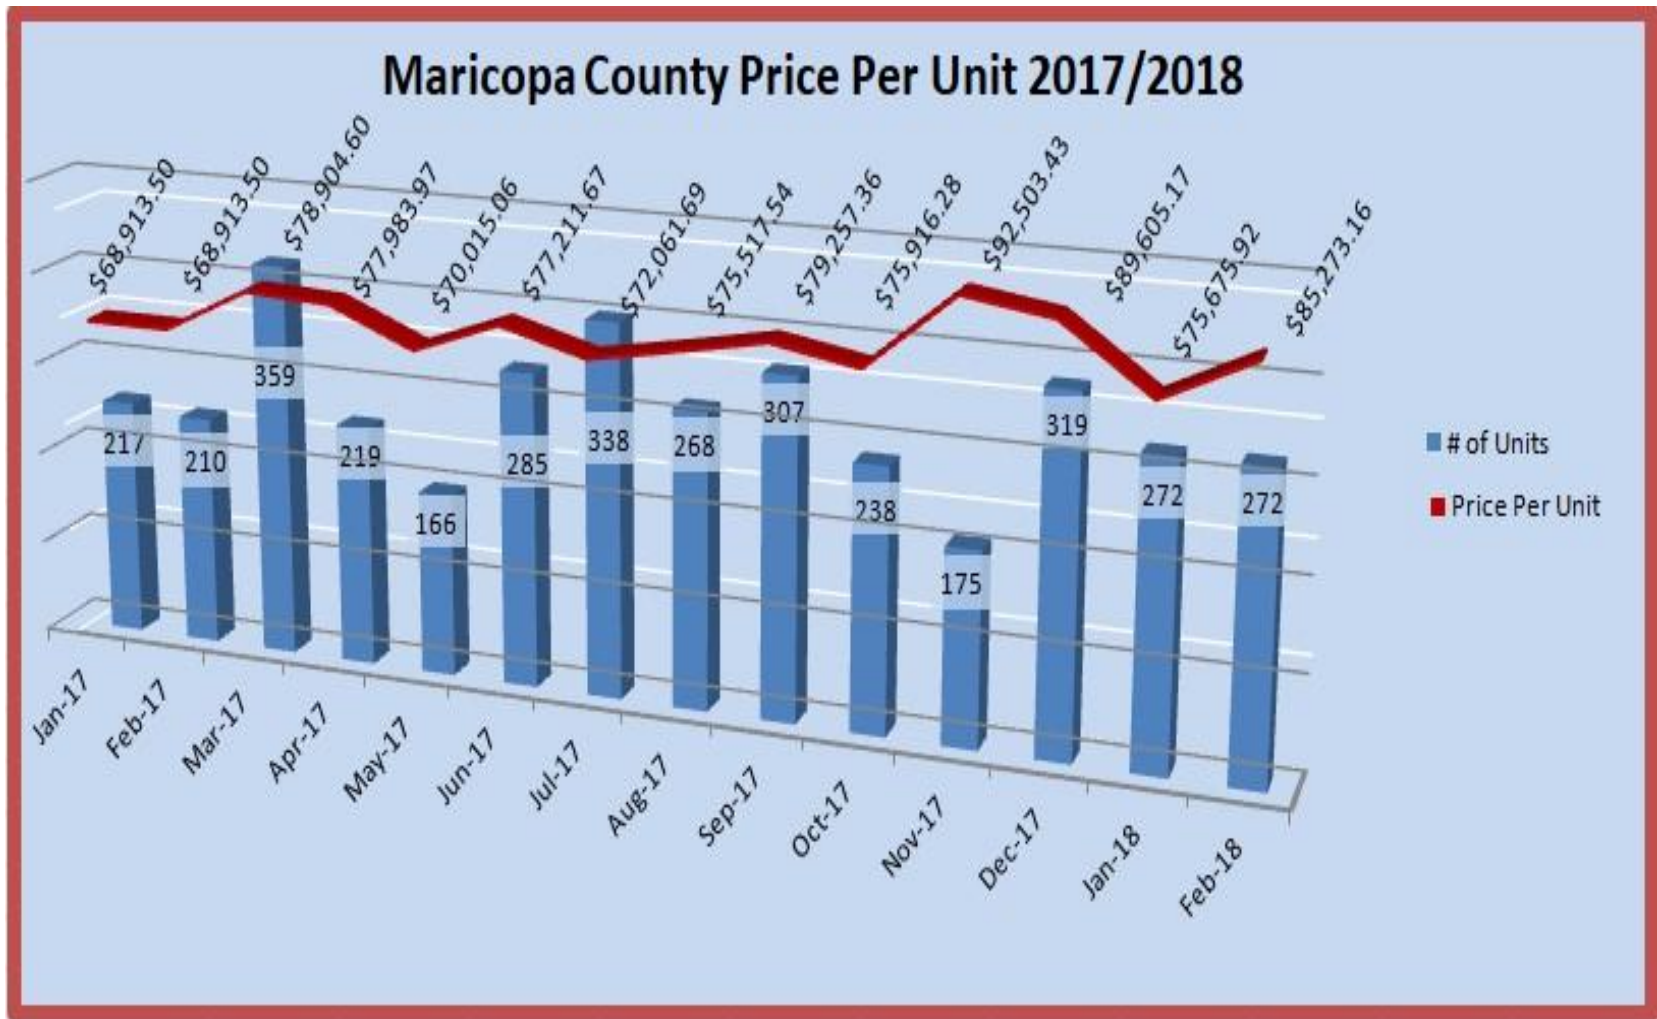

Phoenix All Multi-Family Activity 2017/2018

Maricopa County All Multifamily Activity 2017/2018

Data compiled by Lloyd Kaipainen

All rights reserved - ©2018

www.phxazapts.com

602-999-2772

Data compiled by Lloyd Kaipainen
All rights reserved - ©2018
www.phxazapts.com
602-999-2772