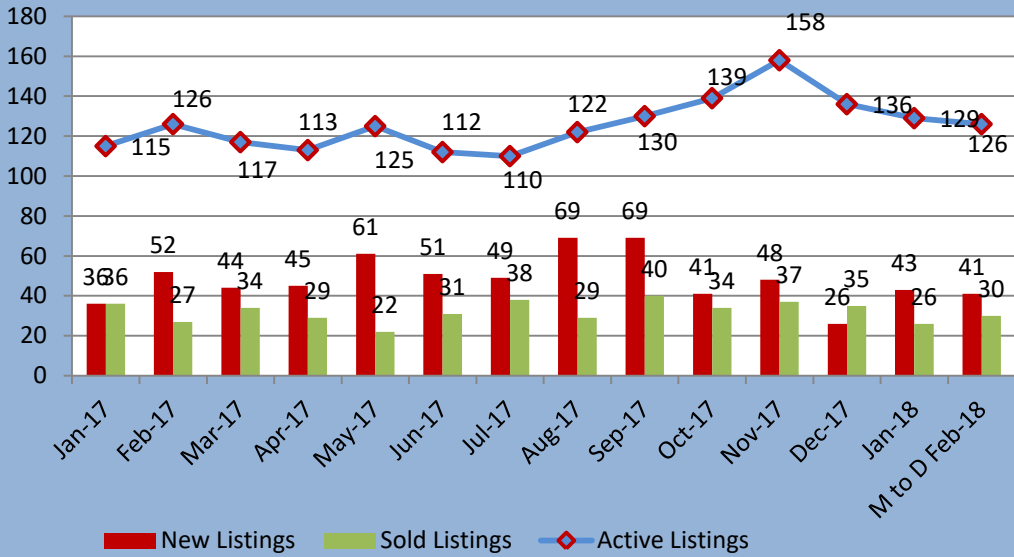

Phoenix All Multi-Family Activity 2017/2018

Maricopa County All Multifamily Activity 2017/2018

Data compiled by Lloyd Kaipainen

All rights reserved - ©2018

www.phxazapts.com

602-999-2772

Data compiled by Lloyd Kaipainen
All rights reserved - ©2018
www.phxazapts.com
602-999-2772