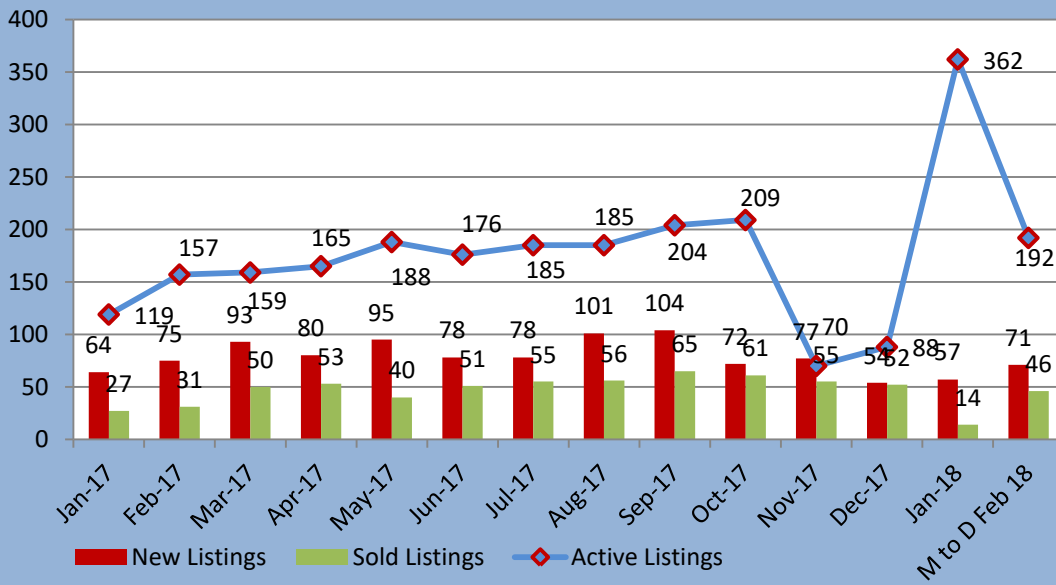

Phoenix All Multi-Family Activity 2017/2018

Maricopa County All Multifamily Activity 2017/2018

Data compiled by Lloyd Kaipainen

All rights reserved - ©2018

www.phxazapts.com

602-999-2772

Data compiled by Lloyd Kaipainen
All rights reserved - ©2018
www.phxazapts.com
602-999-2772